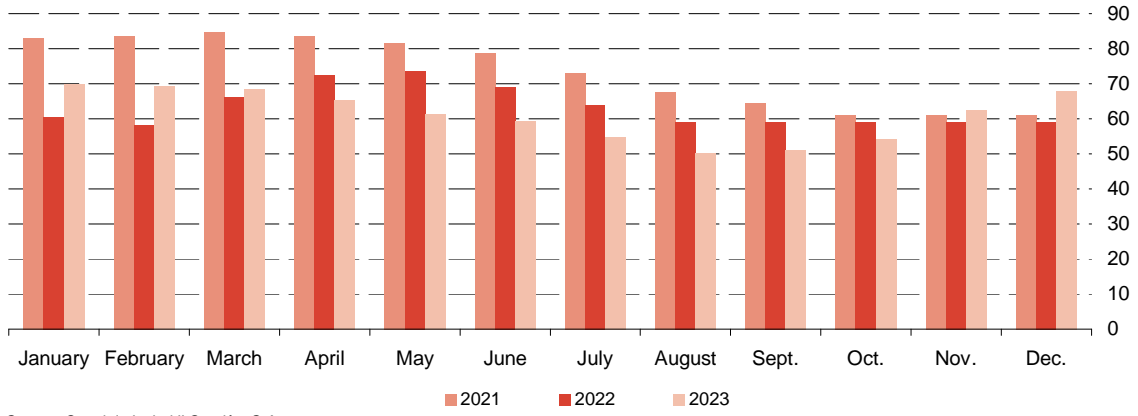

Water reserves by reservoir capacity

Percentage

Source: Canal de Isabel II Gestión. S.A.